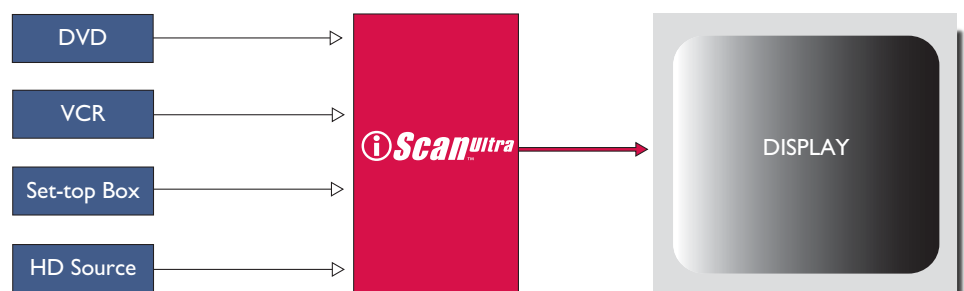

Video Switching between seven inputs, including dual composite, S-Video and component inputs, plus a pass-thru input for high-definition video, progressive video or computer video formats

Precise Picture Control, with separate settings stored for each input, including brightness, contrast, saturation, hue, Y/C delay, sharpness (edge enhance, fine detail) and a chroma filter for removing MPEG-decoder chroma artifacts

High Quality Scaling for full aspect ratio control, enabling a 4:3 letterbox format to fill the screen of a 16:9 widescreen display

Digital Visual Interface (DVI) output, offering the highest digital video quality for the growing number of DTVs and projectors supporting DVI inputs, without suffering the losses associated with an analog interface

The iScan Ultra bridges the gap between the array of existing standard-definition video sources and the performance of today's DTVs and projectors, providing a seamless system solution for a quality home theater experience.

Compatible With

- HD and DTVs
- Multimedia TVs
- Video Projectors
- Data Projectors
- Computer Monitors